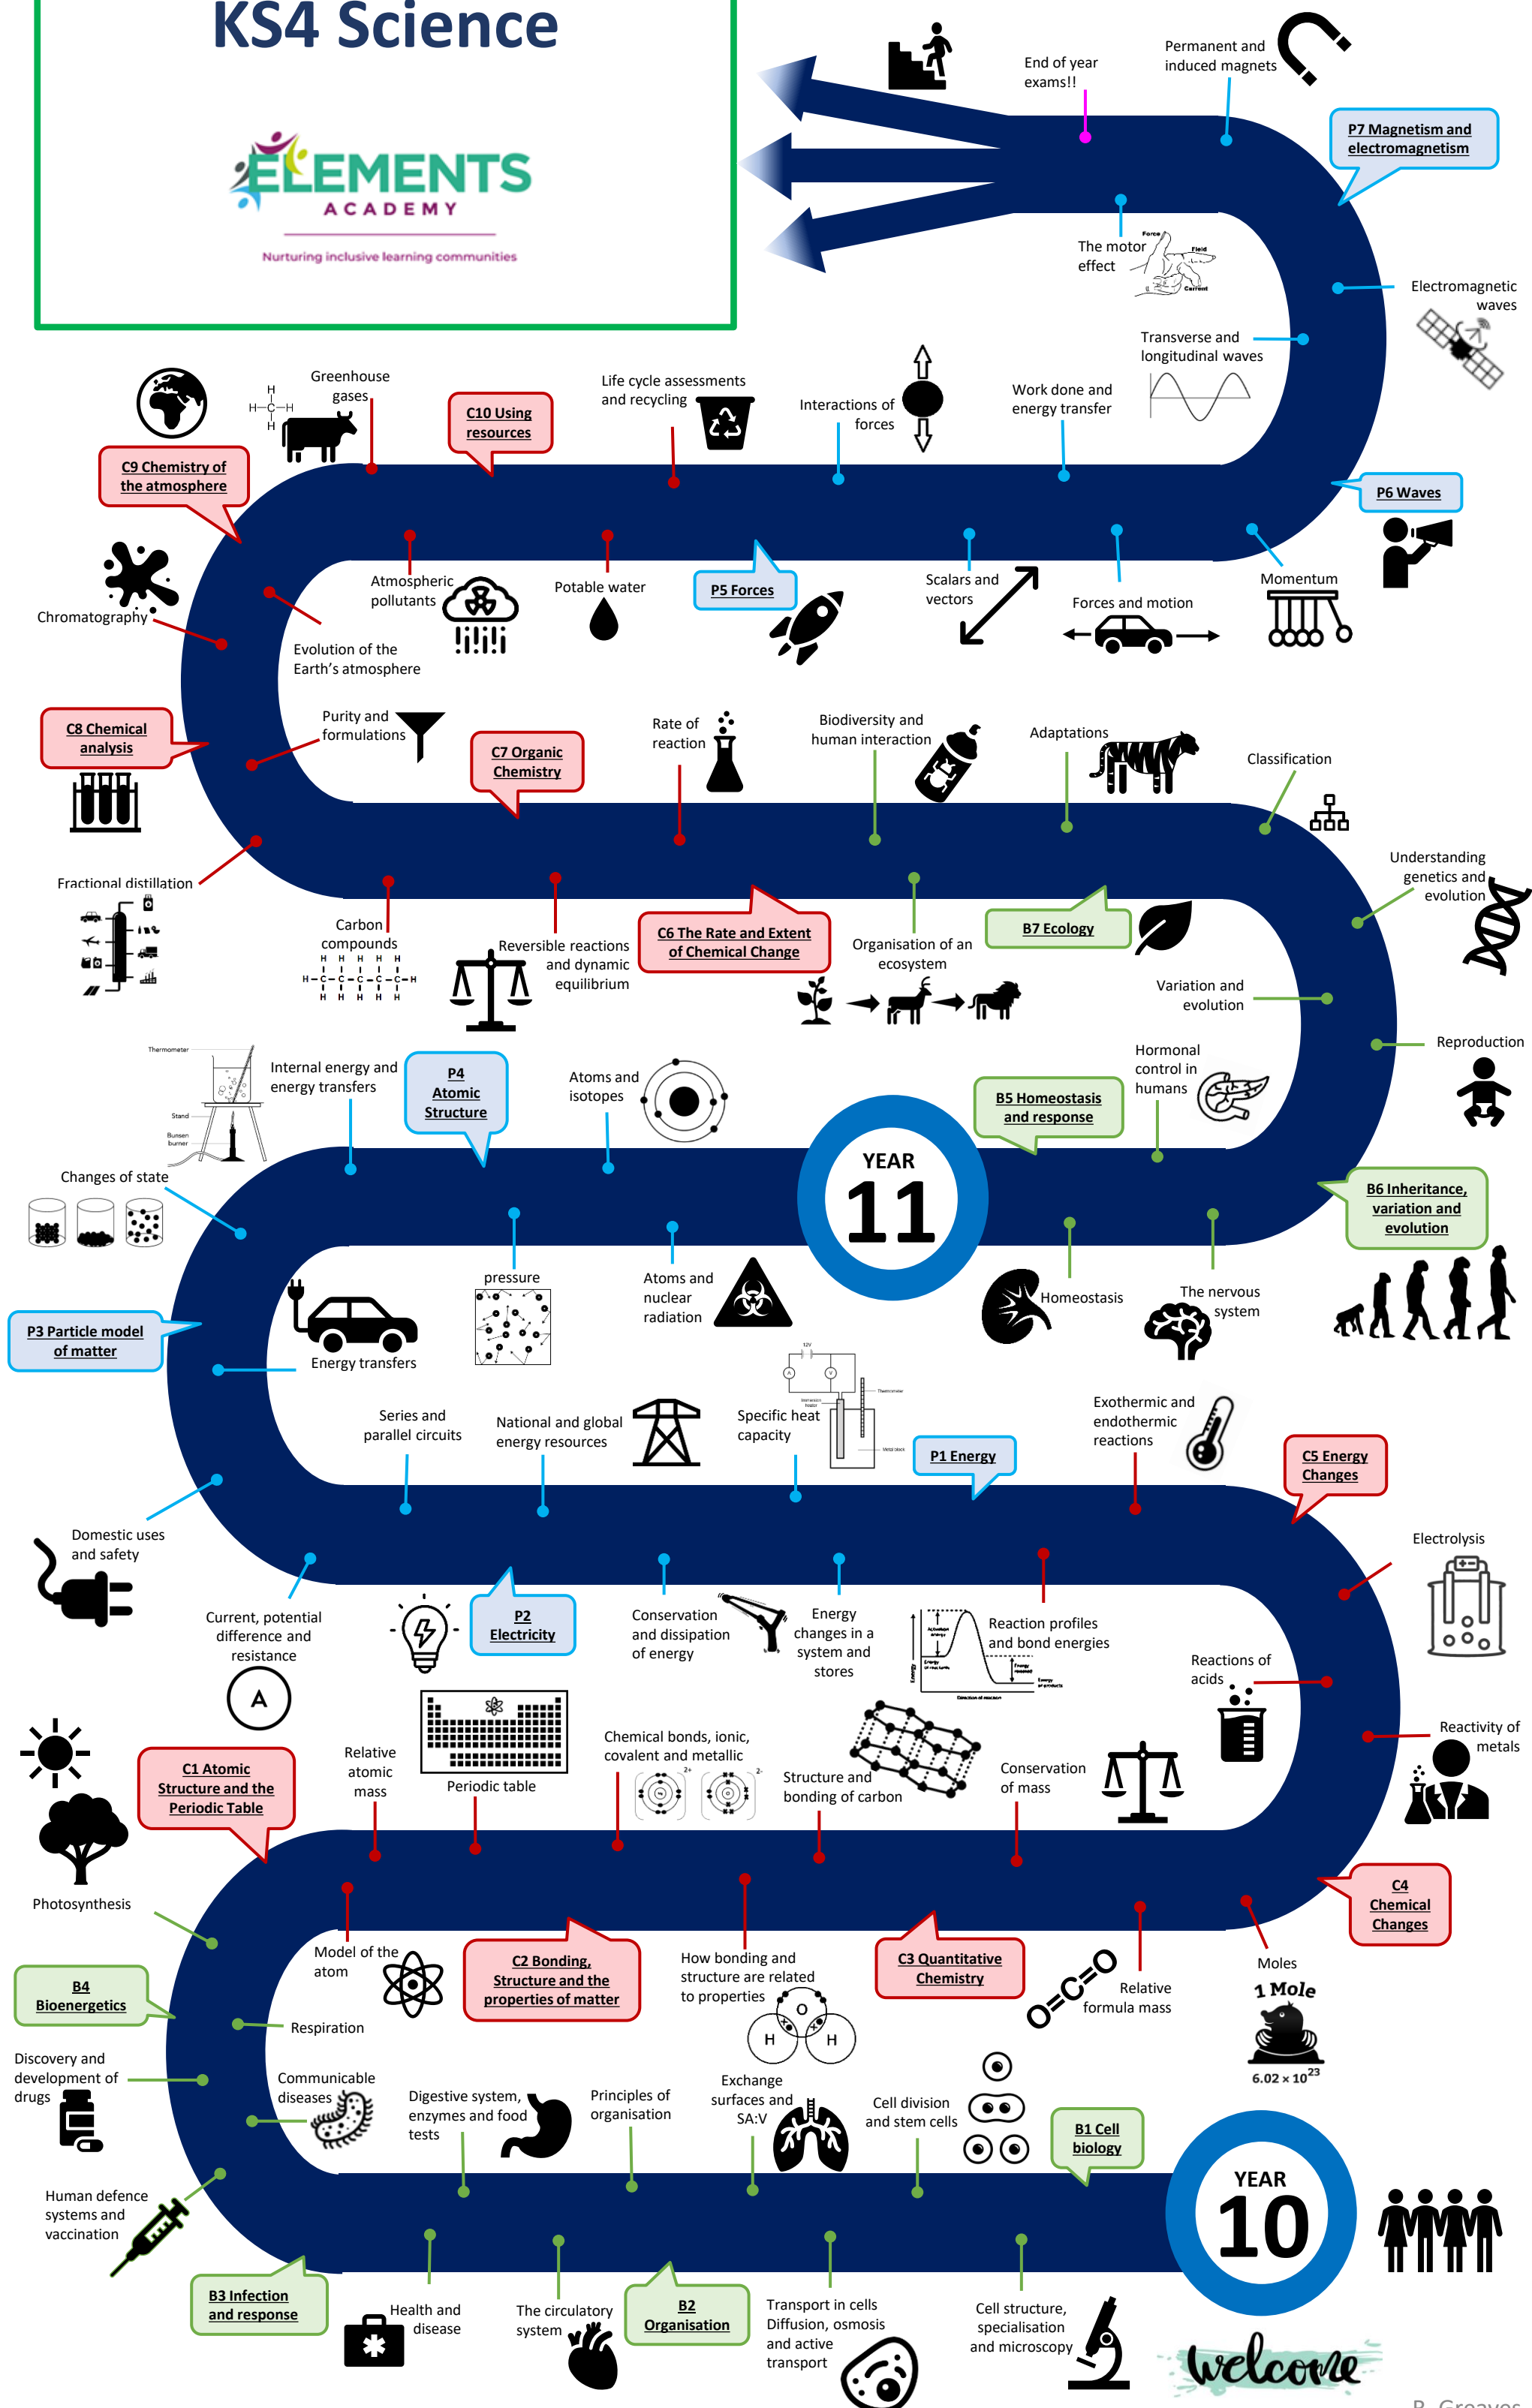

Elements Academy

KS4 Science

Nurturing inclusive learning communities

welcome

Elements Academy

Building Blocks 3, 4, 5

Nurturing inclusive learning communities

The Bigger Picture

Key	Skills
■	Teamwork
■	Communication
■	Self-motivation
■	Self-Awareness
■	Problem solving
■	Leadership
■	Life skills
■	Staying safe

Progression to GCSE AQA Trilogy Science Entry Level Certificate

Closing the gaps from year 7 & 8