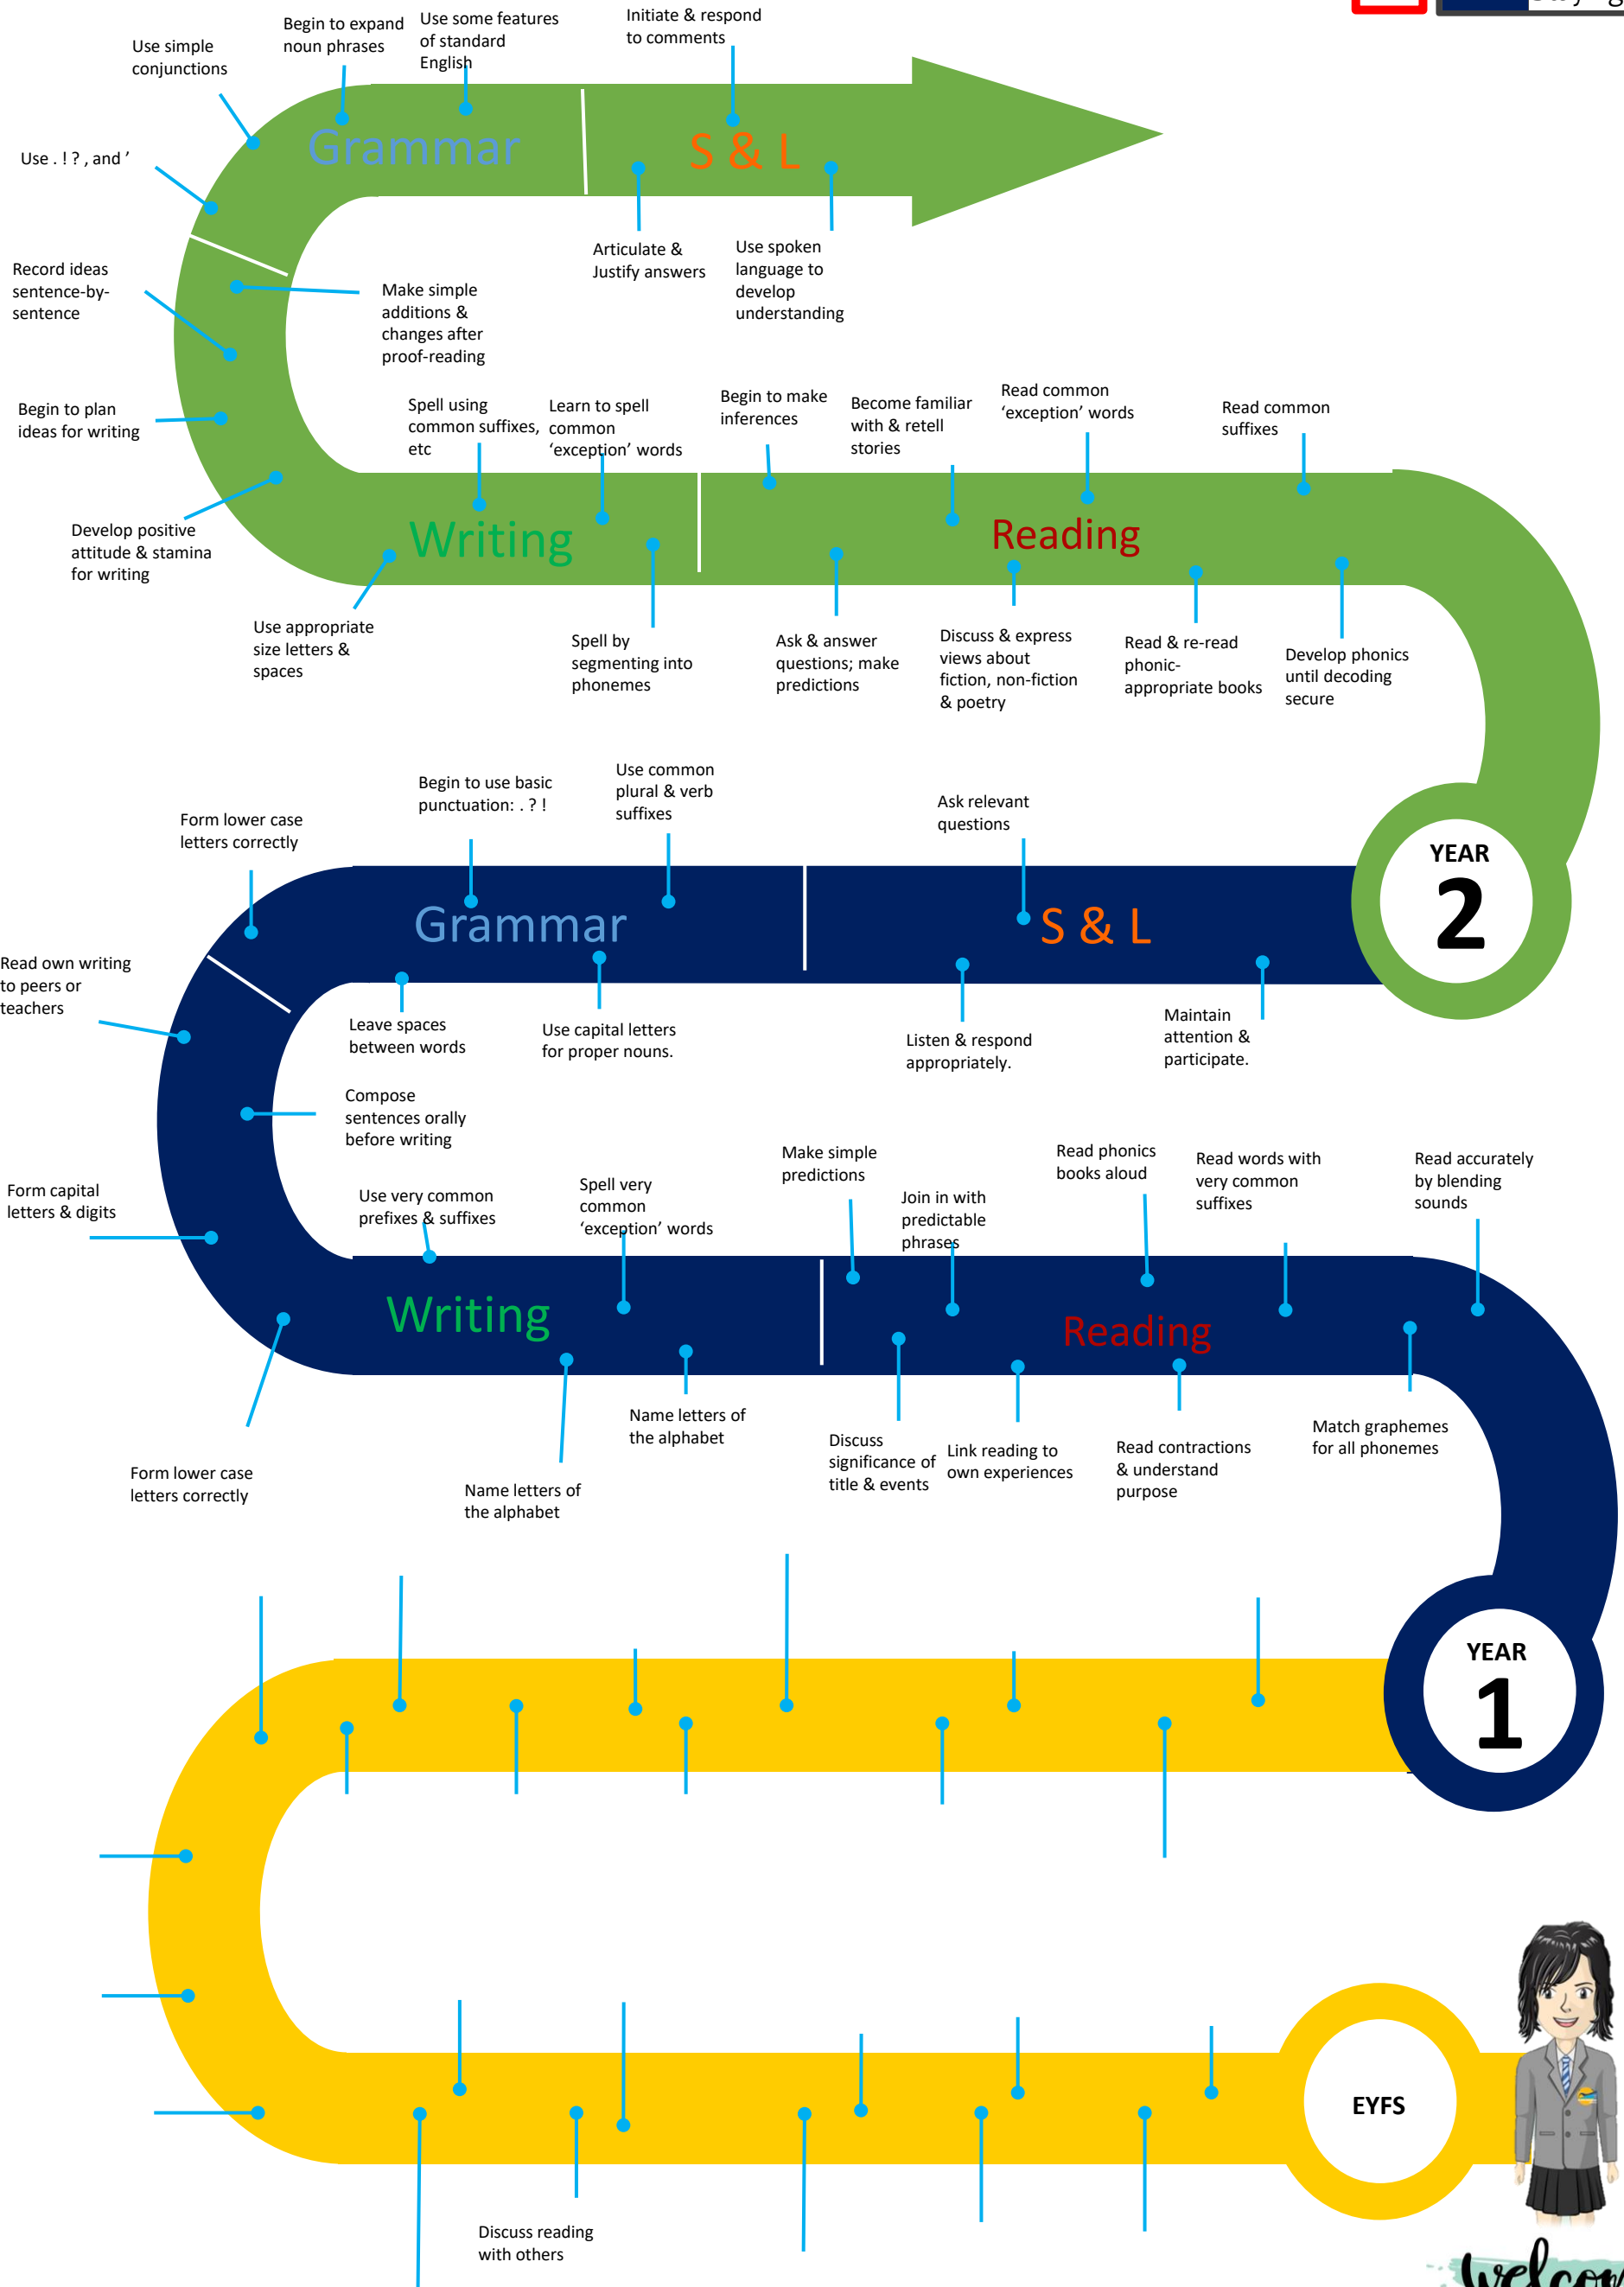

Elements Primary Literacy Learning Journey

Nurturing inclusive learning communities

The Bigger Picture

Key	Skills
■	Teamwork
■	Communication
■	Self-motivation
■	Self-Awareness
■	Problem solving
■	Leadership
■	Life skills
■	Staying safe

welcome

The Bigger Picture

Key	Skills
Red	Teamwork
Orange	Communication
Yellow	Self-motivation
Light Green	Self-Awareness
Green	Problem solving
Light Blue	Leadership
Blue	Life skills
Dark Blue	Staying safe