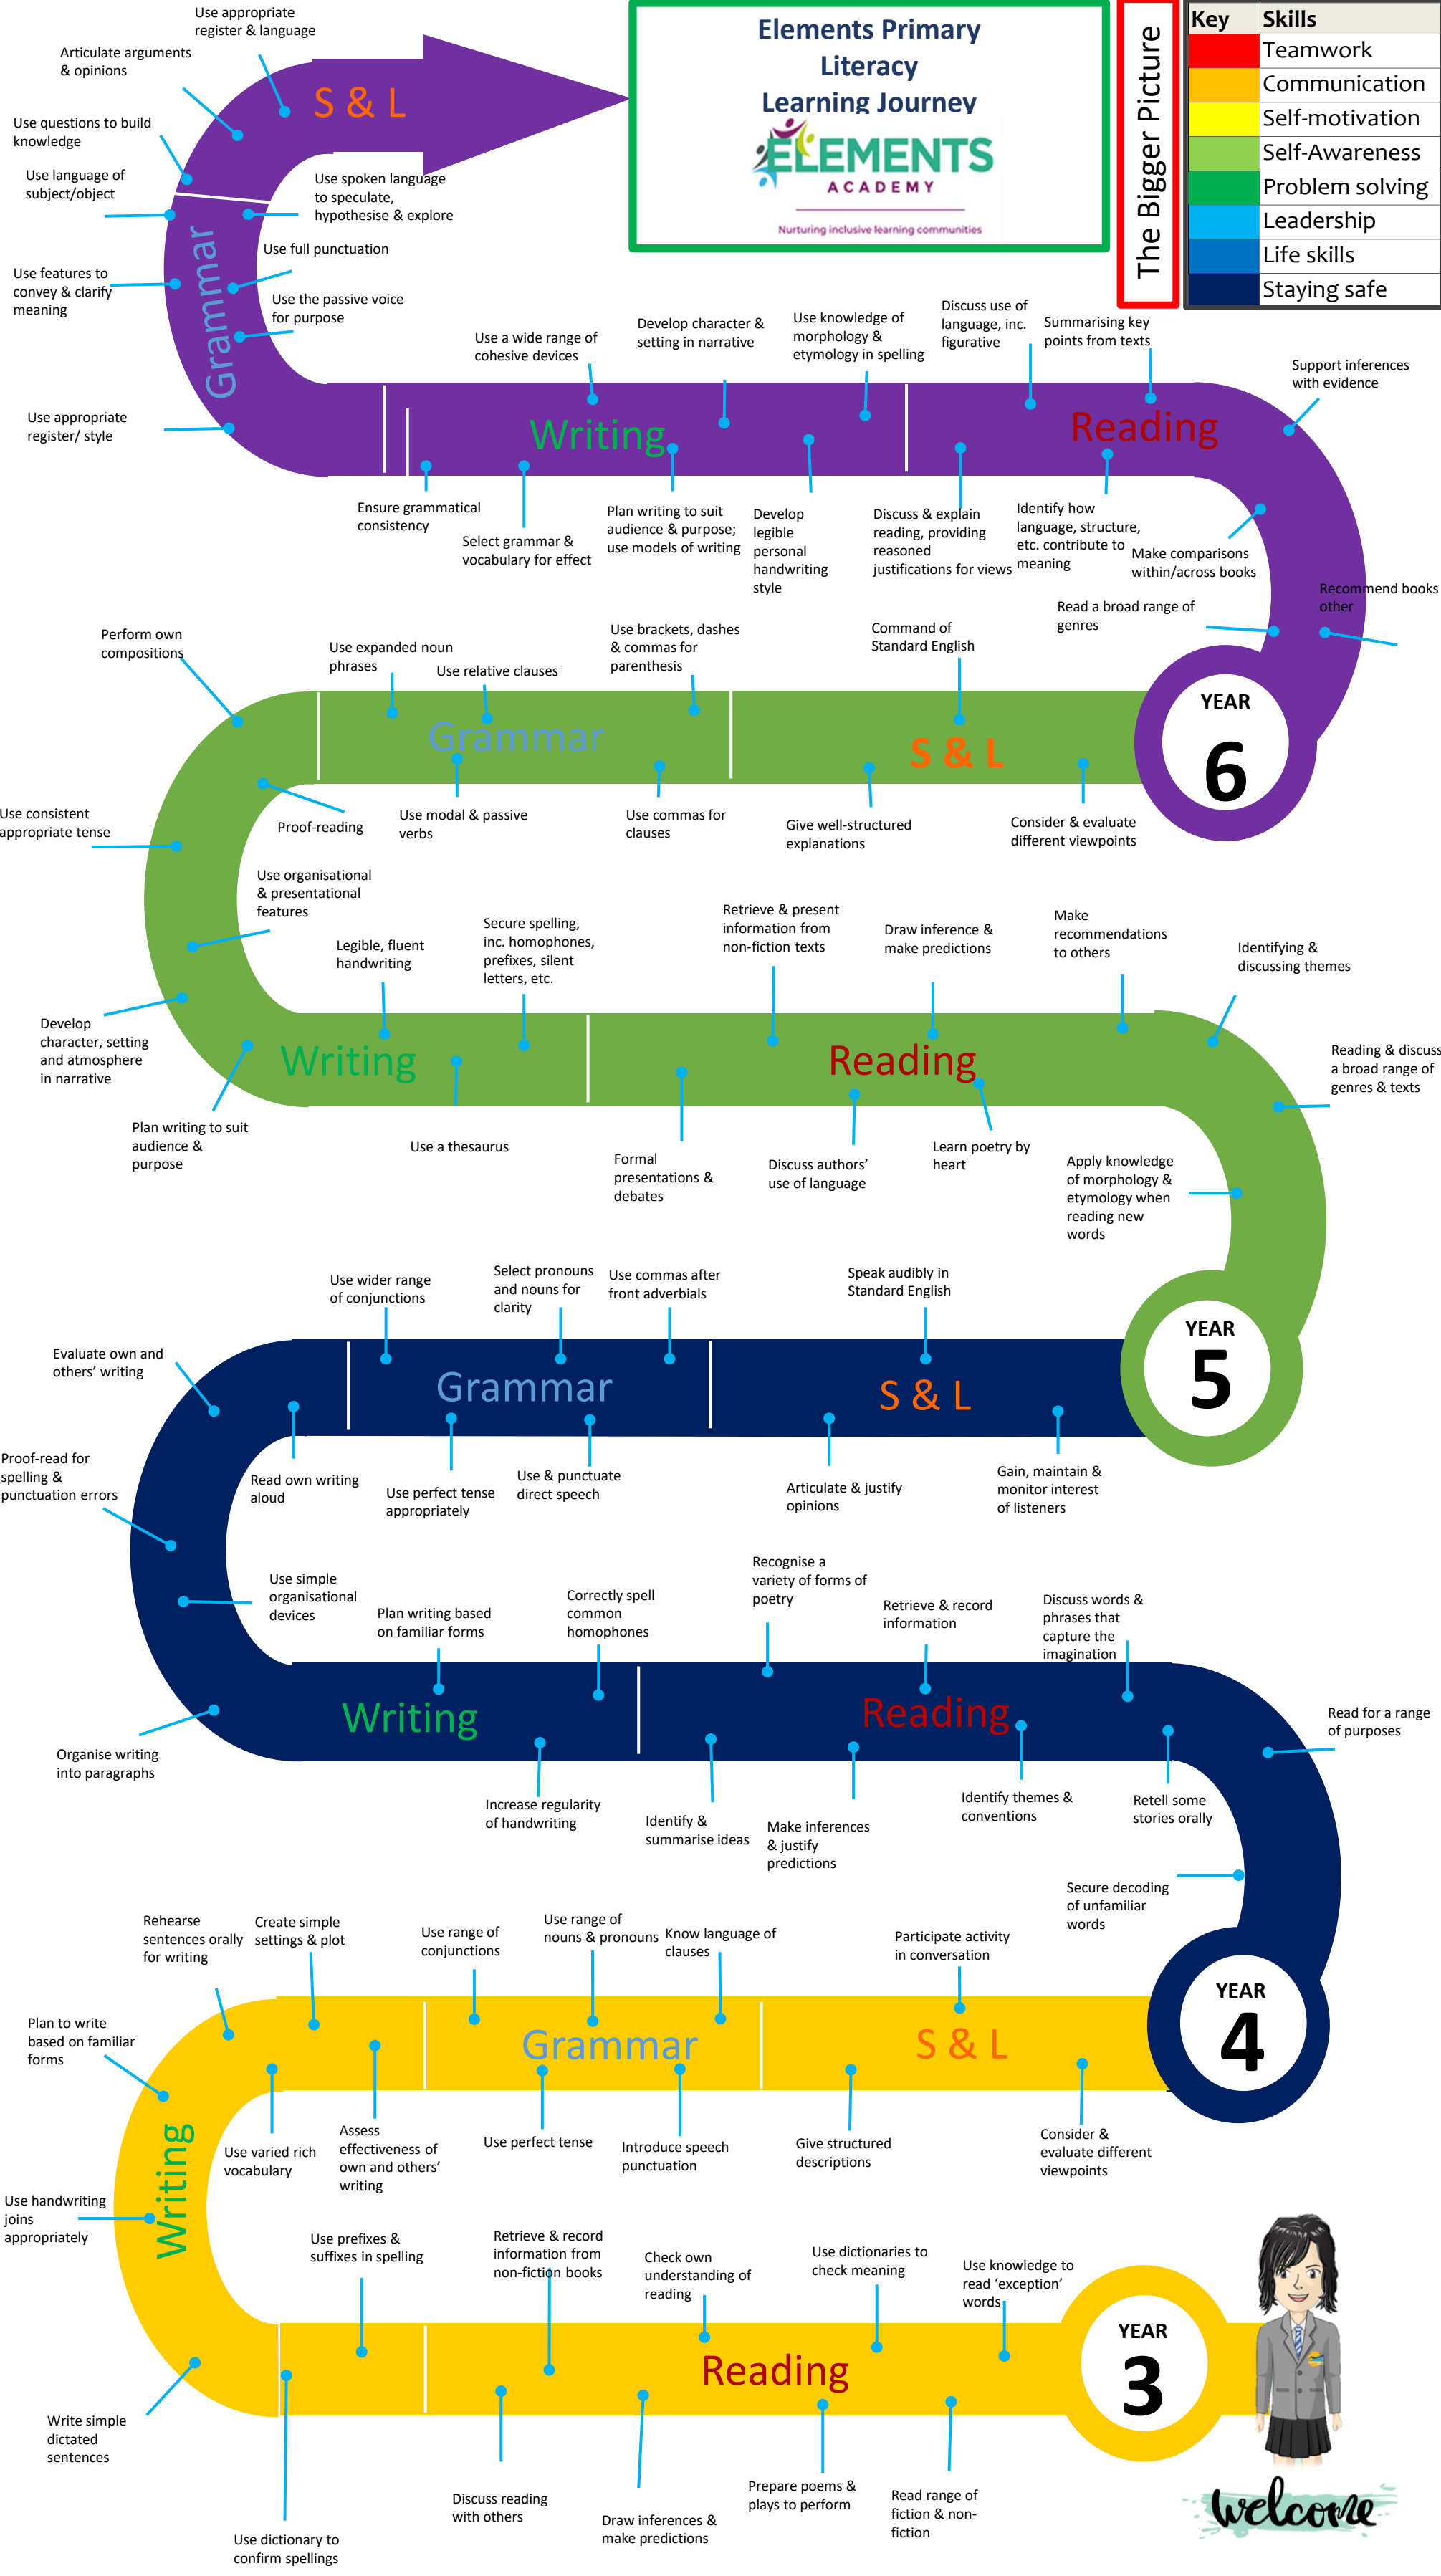

Elements Primary Literacy Learning Journey

Nurturing inclusive learning communities

The Bigger Picture

Key	Skills
■	Teamwork
■	Communication
■	Self-motivation
■	Self-Awareness
■	Problem solving
■	Leadership
■	Life skills
■	Staying safe

welcome

The Bigger Picture

Key	Skills
Red	Teamwork
Orange	Communication
Yellow	Self-motivation
Light Green	Self-Awareness
Green	Problem solving
Light Blue	Leadership
Blue	Life skills
Dark Blue	Staying safe