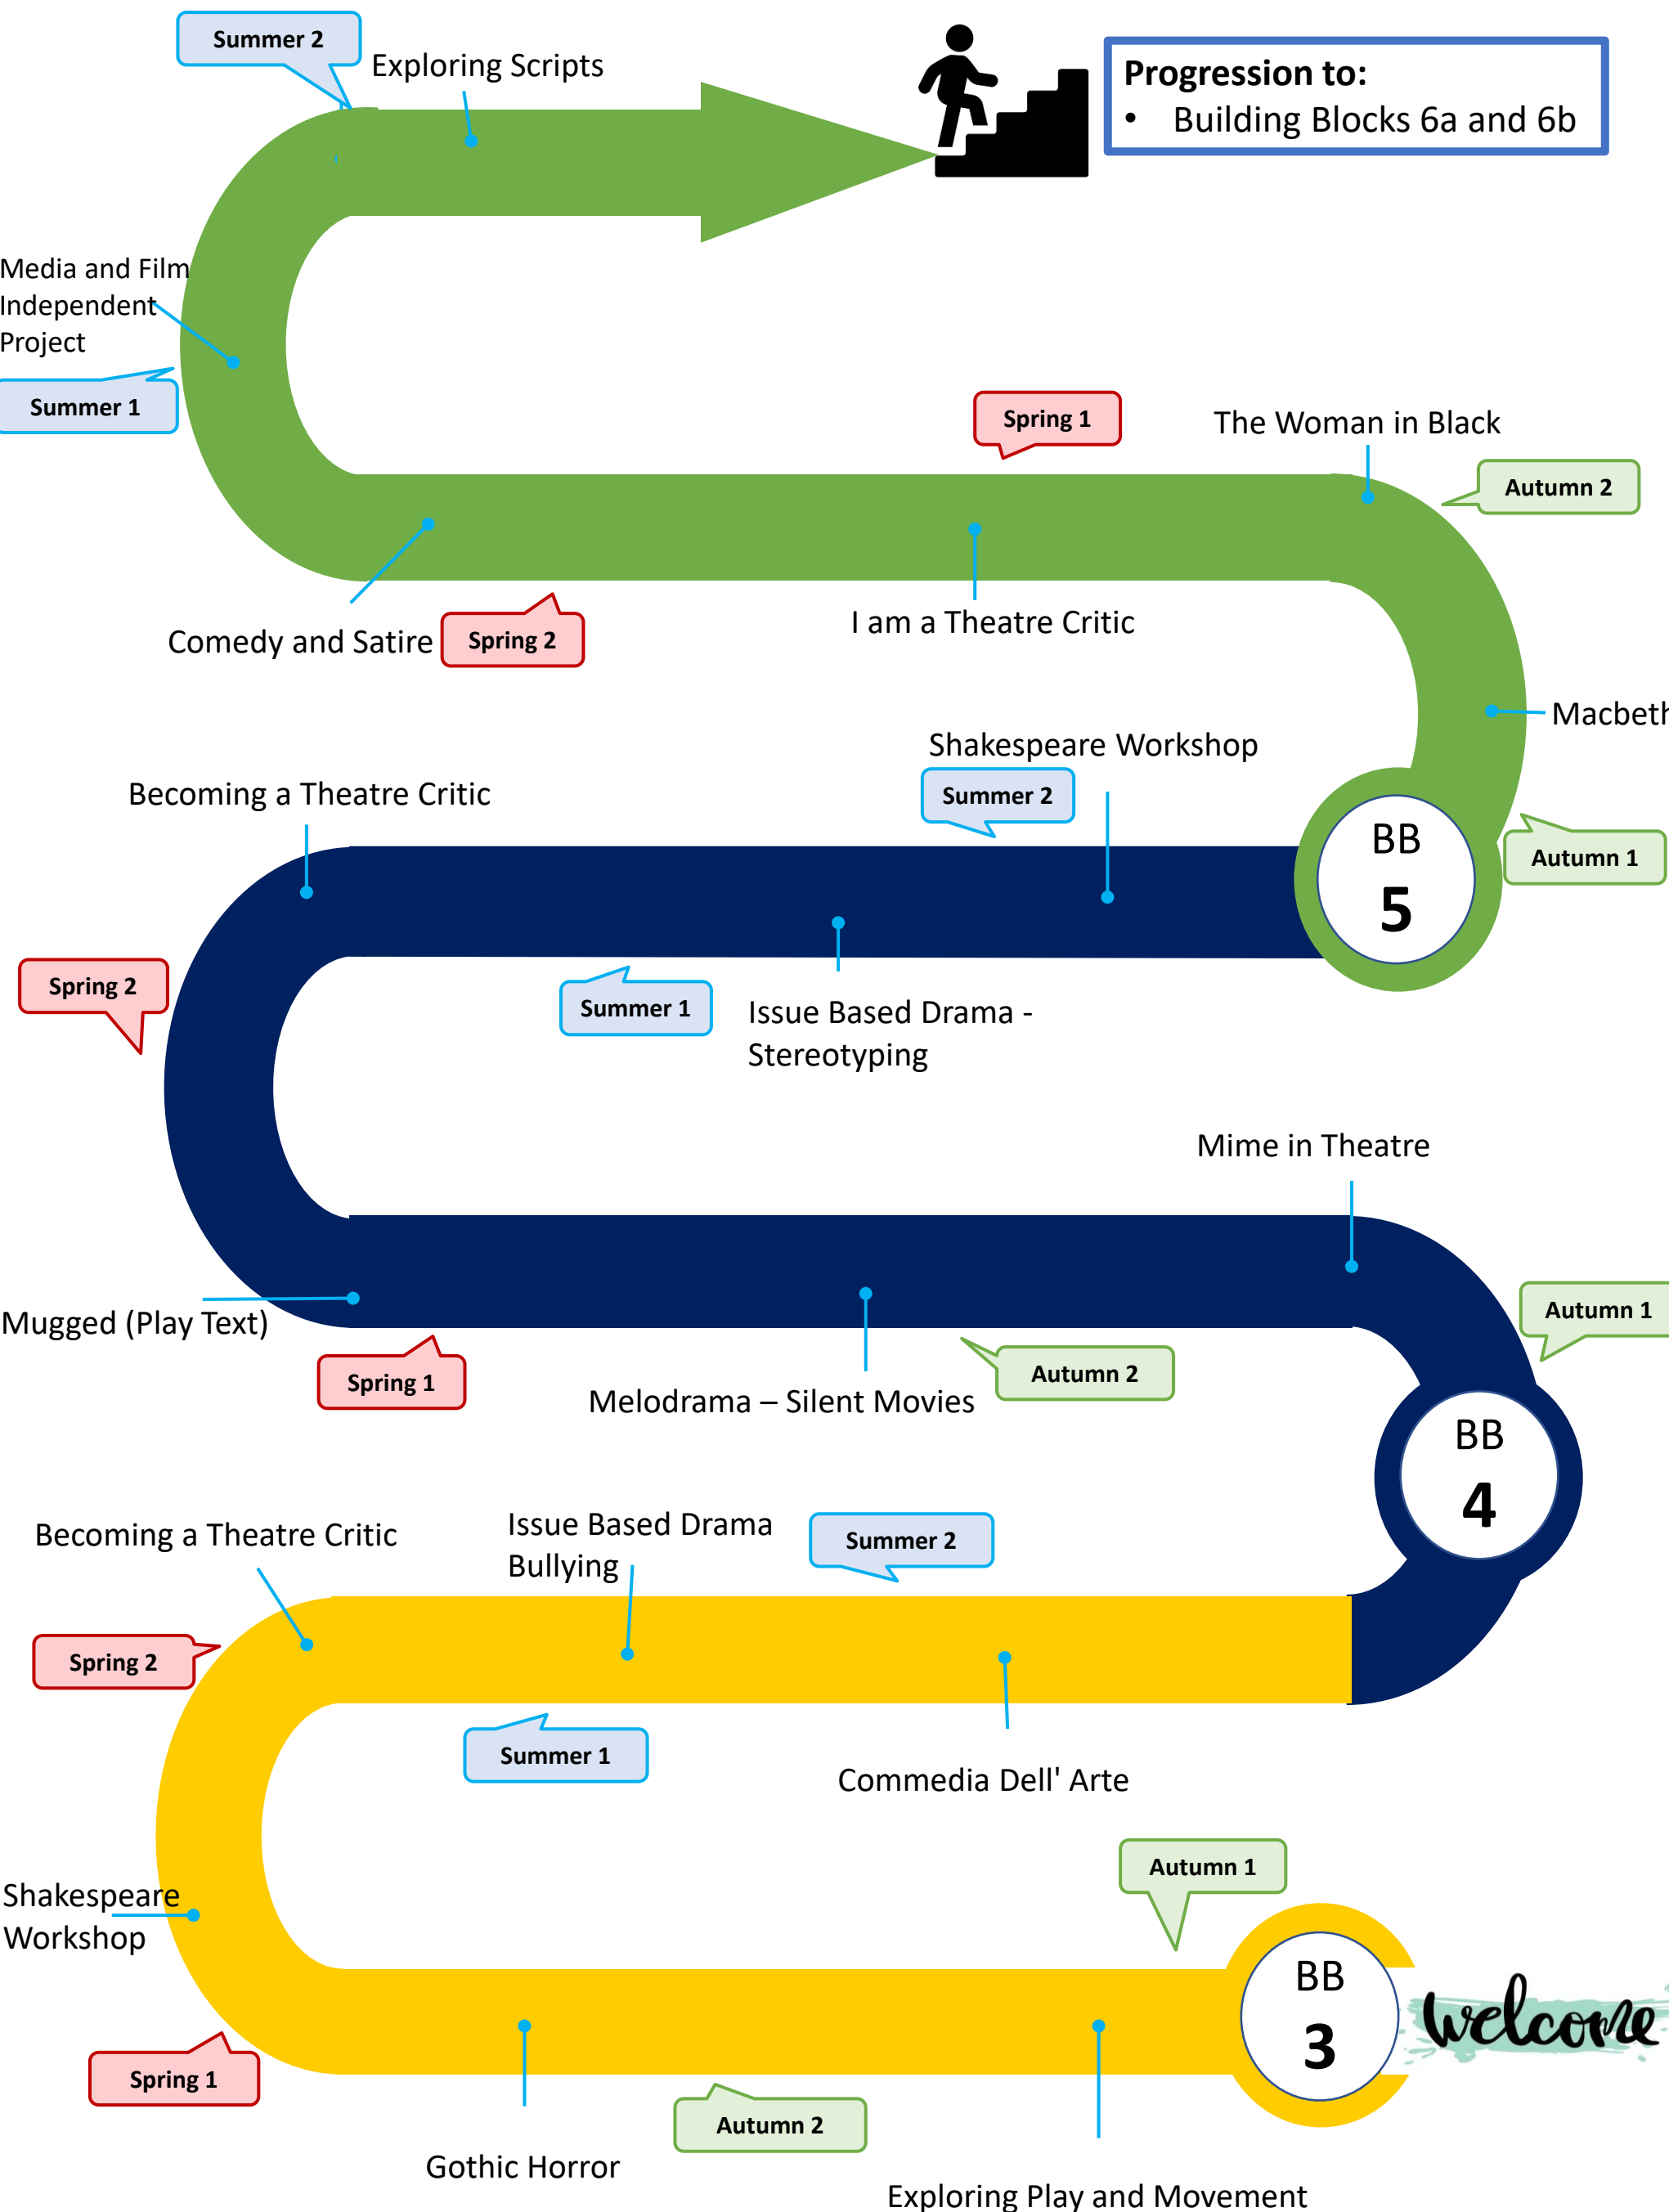

Elements Academy Building Blocks 3, 4, 5

Drama

The Bigger Picture

Key	Skills
Red	Teamwork
Orange	Communication
Yellow	Self-motivation
Light Green	Self-Awareness
Green	Problem solving
Light Blue	Leadership
Blue	Life skills
Dark Blue	Staying safe

Green	Autumn term
Red	Spring term
Blue	Summer term